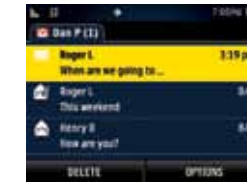

1. Press > Messaging > Email. (The Email setup wizard will start.)
2. Select Windows Live Hotmail, Yahoo!, Gmail, or AOL Mail. Follow the setup wizard instructions to enter the required sign-up information.