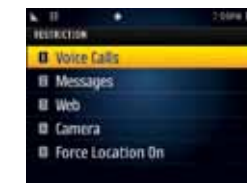

Parental Controls

With easy access under the settings menu, parents and business managers can:

- > Restrict voice calls and text messages
- > Lock or unlock web or camera usage
- > Force GPS to be visible