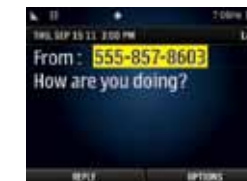

Large Font Option for Texting

Large Font option for text messages and dial digits. Adjust the display font size for text in messages from smallest font for viewing more of a message without scrolling to large font.

1. Press > Settings > Others > Accessibility > Font Size > Messages or Dial Digits
2. Highlight a font size and see the highlighted font size in the New Size window