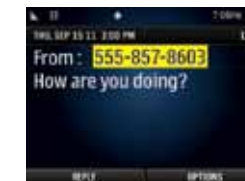

Large Font Option for Texting

Large Font option for text messages and dial digits. Adjust the display font size for text in messages from smallest font for viewing more of a message without scrolling to large font.

1. Press > Settings > Others > Accessibility > Font Size > Messages or Dial Digits
2. Highlight a font size and see the highlighted font size in the New Size window