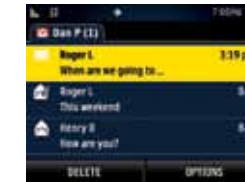

Sprint Mobile Email

Access and manage multiple email accounts such as Windows Live Hotmail, Yahoo!, Gmail, or AOL Mail as well as other IMAP/POP3 accounts simultaneously in one convenient location. Also stay up to speed with work email:

1. Press > Messaging > Email. (The Email setup wizard will start.)
2. Select Windows Live Hotmail, Yahoo!, Gmail, or AOL Mail. Follow the setup wizard instructions to enter the required sign-up information.